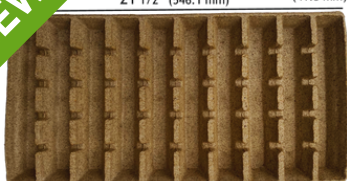

10 Row Tray

21 1/2" (546.1 mm)

Depth: 1 5/8" (41.3 mm)

NEW

11" (279.4 mm)

* Carrier trays not available for purchase from CowPots, see your local distributor.