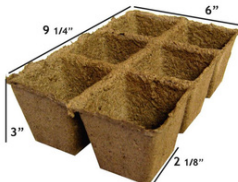

#3 SixCell Flat

Each Cell - 235 ml 14 cu in

Fits (3) in 1020 Tray