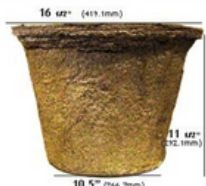

#17 Round

27418 ml 1673 cu in